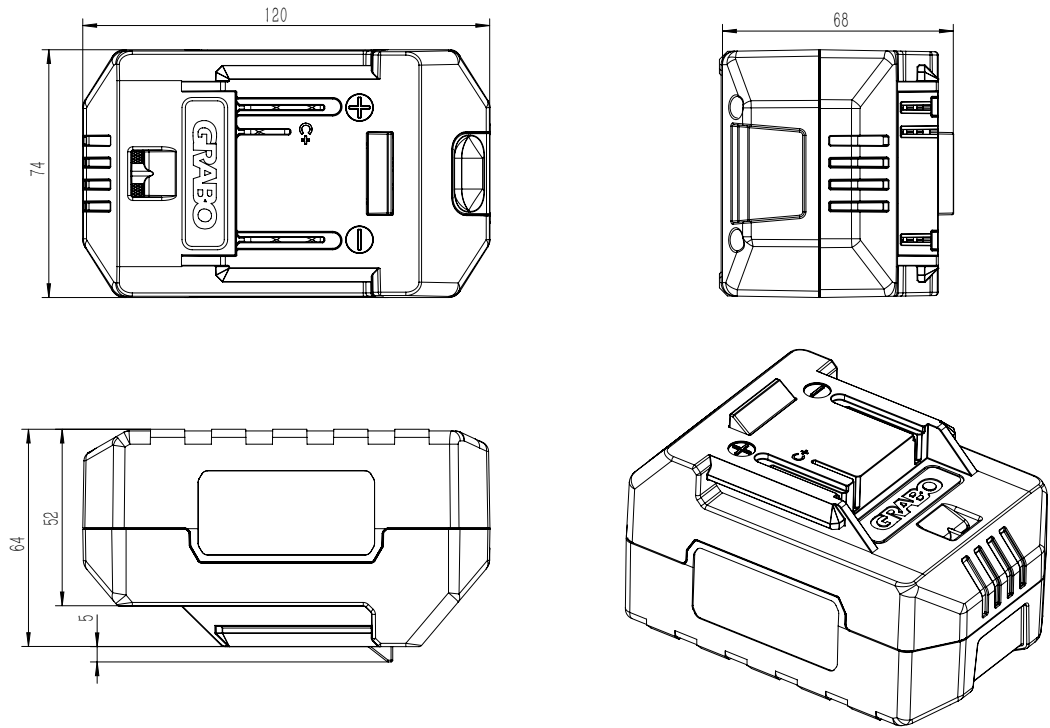

# GRABO

## GRABO® High-Flow Battery HEAVY LIFTING MADE EASY

### Specifications:

Battery type	Model TB21000
Battery rated capacity	5.0 Ah
Nominal voltage / charge voltage	18 V / 21 V
Charge current	4 A
Rated power	160 W
Operating temperature	4.25 V
Working time (full charge)	30 mins
Working Temperature	0°C - 45°C / 32°F - 115°F Charge / -6.5°C - 60°C / 20°F - 140°F Discharge
Long-term battery storage (> 3 months)	5°C - 20°C / 40°F - 70°F charged to 14.4-15.6 V (80-90% of full charge)